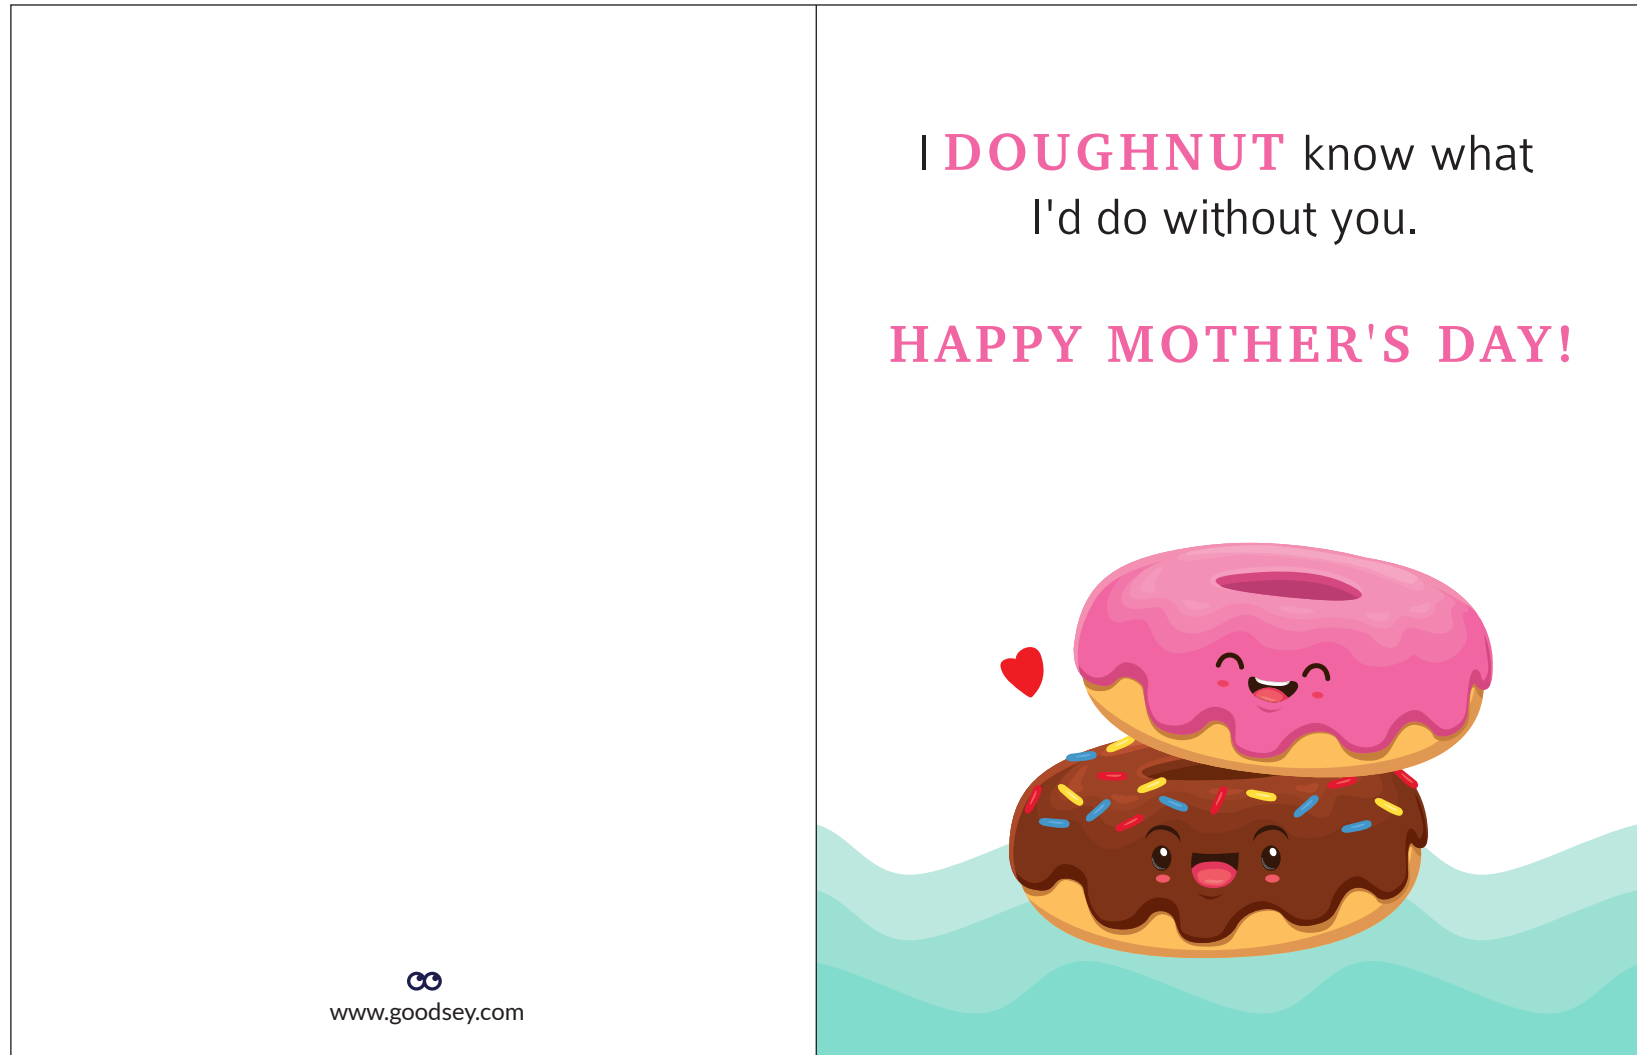

## MOTHER'S DAY CARDS FOR MOM

### DIRECTIONS

1. Print pdf at 100% on a color printer using 8.5x11 heavy paper or card stock.
2. Cut your card following the outlines and fold in half.  
(This card measures 4.25x5.5 and will fit in to any A2 size envelope.)